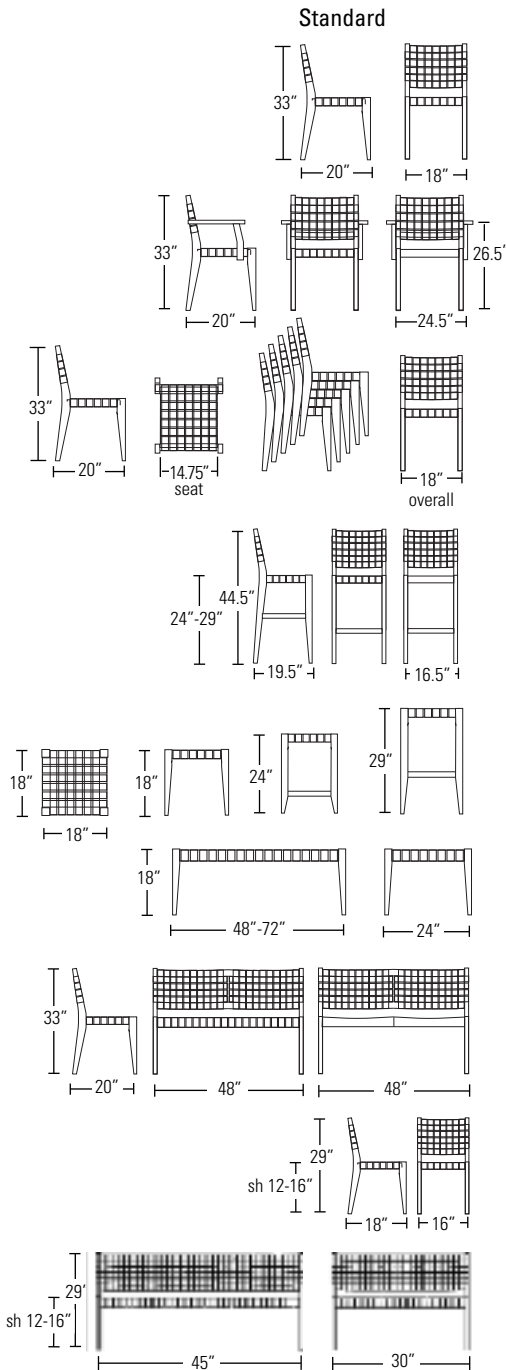

Dimensions listed are nominal.

Certified wood option available: +4%

**C-1100 ARBORLINE CHAIR**

**Specifications:** Frame is solid maple hardwood with mortise and tenon and joinery throughout. The seats and backs are webbed with post industrial or non surplus standard automotive seatbelt webbing. Belts are very durable and sagging is negligible. Specify your color range and we will provide samples based on availability. Choose from our selection of standard non-surplus colors if consistent, long term availability is a concern. Seats may be upholstered with your material. Specify Aluminum footrest cover for bar chairs height \$17 list. See webbing specification guide on page 17. Wood finish guide on page 18. Custom finishes available. All fabric is COM.

SH= Specify 24" or 29" seat height adult, 12", 14", 16" child  
 Bar and counter chair footrest cover \$20.00 list  
 C-1160 series stool footrest covers add \$70 list (4 sides)