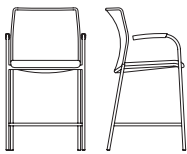

KEILHAUER

Flit

3810 ARMLESS CHAIR
COVER IMAGE **3813** ARM CHAIR

3823 ARM CHAIR WITH CASTERS
3813 ARM CHAIR
3811 ARMLESS COUNTER STOOL
3815 BAR STOOL WITH ARMS

Flit

Designed by Derek McLeod

3810
Armless Chair
W 19.75" D 22.5" H 32" SH 18"

3811
Armless Counter Stool
W 19.75" D 22.5" H 39" SH 25"

3812
Armless Bar Stool
W 19.75" D 22.5" H 41.5" SH 28.5"

3813
Arm Chair
W 22" D 22.5" H 32" SH 18"
AH 25.25"

3814
Counter Stool with Arms
W 22" D 22.5" H 39" SH 25"
AH 32.25"

3815
Bar Stool with Arms
W 22" D 22.5" H 42.5" SH 28.5"
AH 35.75"

3820
Armless with Casters
W 19.75" D 22.5" H 32" SH 18"

3823
Arm Chair with Casters
W 22" D 22.5" H 32" SH 18"
AH 25.25"

Optional wood arm cap.
Please see Keilhauer.com for standard finishes.

FT01-Black

FT02-Espresso

FT03-Atlantic

FT04-Mushroom

Dolly available. Stacks 8-high off dolly; 15-high on dolly for transport.

Additional images and downloadable cut sheets available online.

Due to the constant evolution of, and additions to, product lines,