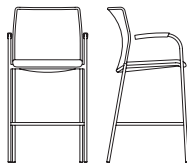

KEILHAUER

Flit

3810 ARMLESS CHAIR
COVER IMAGE **3813** ARM CHAIR

3823 ARM CHAIR WITH CASTERS
3813 ARM CHAIR
3811 ARMLESS COUNTER STOOL
3815 BAR STOOL WITH ARMS

Flit

Designed by Derek McLeod

3810
Armless Chair
W 19.75" D 22.5" H 32" SH 18"

3811
Armless Counter Stool
W 19.75" D 22.5" H 39" SH 25"

3812
Armless Bar Stool
W 19.75" D 22.5" H 41.5" SH 28.5"

3813
Arm Chair
W 22" D 22.5" H 32" SH 18"
AH 25.25"

3814
Counter Stool with Arms
W 22" D 22.5" H 39" SH 25"
AH 32.25"

3815
Bar Stool with Arms
W 22" D 22.5" H 42.5" SH 28.5"
AH 35.75"

3820
Armless with Casters
W 19.75" D 22.5" H 32" SH 18"

3823
Arm Chair with Casters
W 22" D 22.5" H 32" SH 18"
AH 25.25"

Optional wood arm cap.
Please see Keilhauer.com for standard finishes.

FT01-Black

FT02-Espresso

FT03-Atlantic

FT04-Mushroom

Dolly available. Stacks 8-high off dolly; 15-high on dolly for transport.

Additional images and downloadable cut sheets available online.

Due to the constant evolution of, and additions to, product lines,