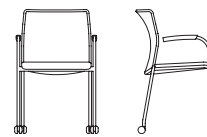

KEILHAUER

Flit

3810 ARMLESS CHAIR
COVER IMAGE **3813** ARM CHAIR

3823 ARM CHAIR WITH CASTERS
3813 ARM CHAIR
3811 ARMLESS COUNTER STOOL
3815 BAR STOOL WITH ARMS

Flit

Designed by Derek McLeod

3810
Armless Chair
W 19.75" D 22.5" H 32" SH 18"

3811
Armless Counter Stool
W 19.75" D 22.5" H 39" SH 25"

3812
Armless Bar Stool
W 19.75" D 22.5" H 41.5" SH 28.5"

3813
Arm Chair
W 22" D 22.5" H 32" SH 18"
AH 25.25"

3814
Counter Stool with Arms
W 22" D 22.5" H 39" SH 25"
AH 32.25"

3815
Bar Stool with Arms
W 22" D 22.5" H 42.5" SH 28.5"
AH 35.75"

3820
Armless with Casters
W 19.75" D 22.5" H 32" SH 18"

3823
Arm Chair with Casters
W 22" D 22.5" H 32" SH 18"
AH 25.25"

Optional wood arm cap.
Please see Keilhauer.com for standard finishes.