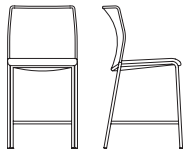

KEILHAUER

Flit

3810 ARMLESS CHAIR
COVER IMAGE **3813** ARM CHAIR

3823 ARM CHAIR WITH CASTERS
3813 ARM CHAIR
3811 ARMLESS COUNTER STOOL
3815 BAR STOOL WITH ARMS

Flit

Designed by Derek McLeod

3810
Armless Chair
W 19.75" D 22.5" H 32" SH 18"

3811
Armless Counter Stool
W 19.75" D 22.5" H 39" SH 25"

3812
Armless Bar Stool
W 19.75" D 22.5" H 41.5" SH 28.5"

3813
Arm Chair
W 22" D 22.5" H 32" SH 18"
AH 25.25"

3814
Counter Stool with Arms
W 22" D 22.5" H 39" SH 25"
AH 32.25"

3815
Bar Stool with Arms
W 22" D 22.5" H 42.5" SH 28.5"
AH 35.75"

3820
Armless with Casters
W 19.75" D 22.5" H 32" SH 18"

3823
Arm Chair with Casters
W 22" D 22.5" H 32" SH 18"
AH 25.25"

Optional wood arm cap.
Please see Keilhauer.com for standard finishes.

FT01-Black

FT02-Espresso

FT03-Atlantic

FT04-Mushroom

Dolly available. Stacks 8-high off dolly; 15-high on dolly for transport.

Additional images and downloadable cut sheets available online.

Due to the constant evolution of, and additions to, product lines,