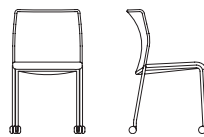

KEILHAUER

Flit

3810 ARMLESS CHAIR
COVER IMAGE **3813** ARM CHAIR

3823 ARM CHAIR WITH CASTERS
3813 ARM CHAIR
3811 ARMLESS COUNTER STOOL
3815 BAR STOOL WITH ARMS

Flit

Designed by Derek McLeod

3810
Armless Chair
W 19.75" D 22.5" H 32" SH 18"

3811
Armless Counter Stool
W 19.75" D 22.5" H 39" SH 25"

3812
Armless Bar Stool
W 19.75" D 22.5" H 41.5" SH 28.5"

3813
Arm Chair
W 22" D 22.5" H 32" SH 18"
AH 25.25"

3814
Counter Stool with Arms
W 22" D 22.5" H 39" SH 25"
AH 32.25"

3815
Bar Stool with Arms
W 22" D 22.5" H 42.5" SH 28.5"
AH 35.75"

3820
Armless with Casters
W 19.75" D 22.5" H 32" SH 18"

3823
Arm Chair with Casters
W 22" D 22.5" H 32" SH 18"
AH 25.25"

Optional wood arm cap.
Please see Keilhauer.com for standard finishes.

FT01-Black

FT02-Espresso

FT03-Atlantic

FT04-Mushroom

Dolly available. Stacks 8-high off dolly; 15-high on dolly for transport.

Additional images and downloadable cut sheets available online.

Due to the constant evolution of, and additions to, product lines,